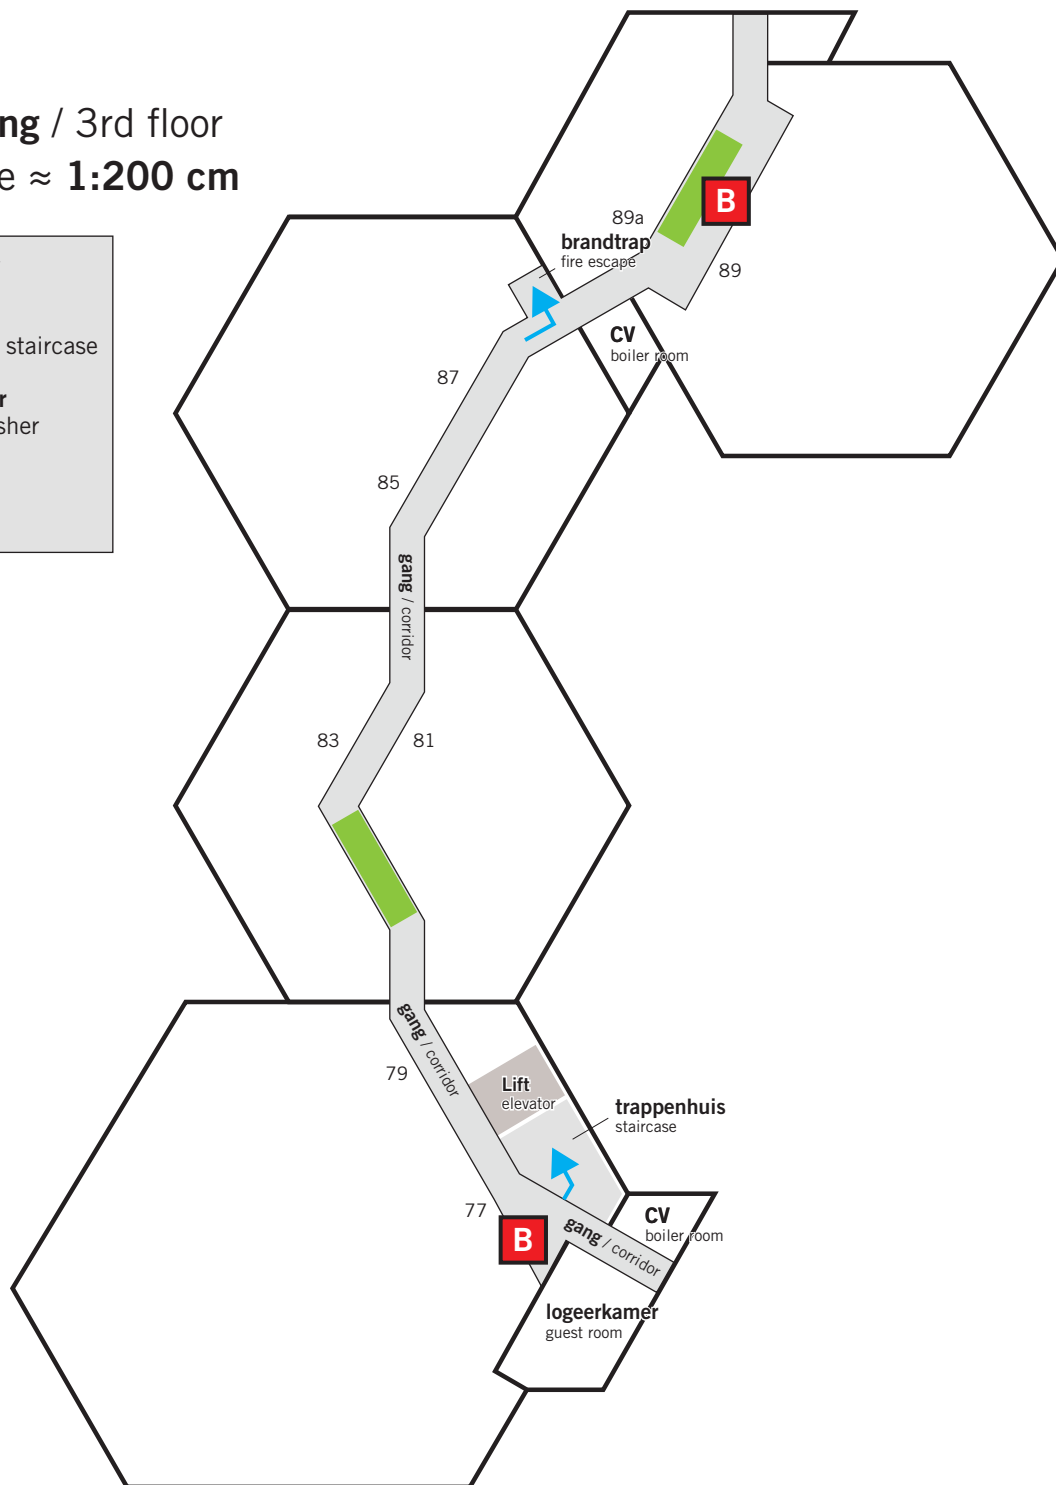

VLUCHTROUTEPLAN

Escape route

In geval van nood
In case of emergency

112

3de verdieping / 3rd floor
schaal / scale \approx 1:200 cm

Legenda / Key

-  (brand)trap
fire escape / staircase
-  brandblusser
fire extinguisher
-  brandslang
fire hose