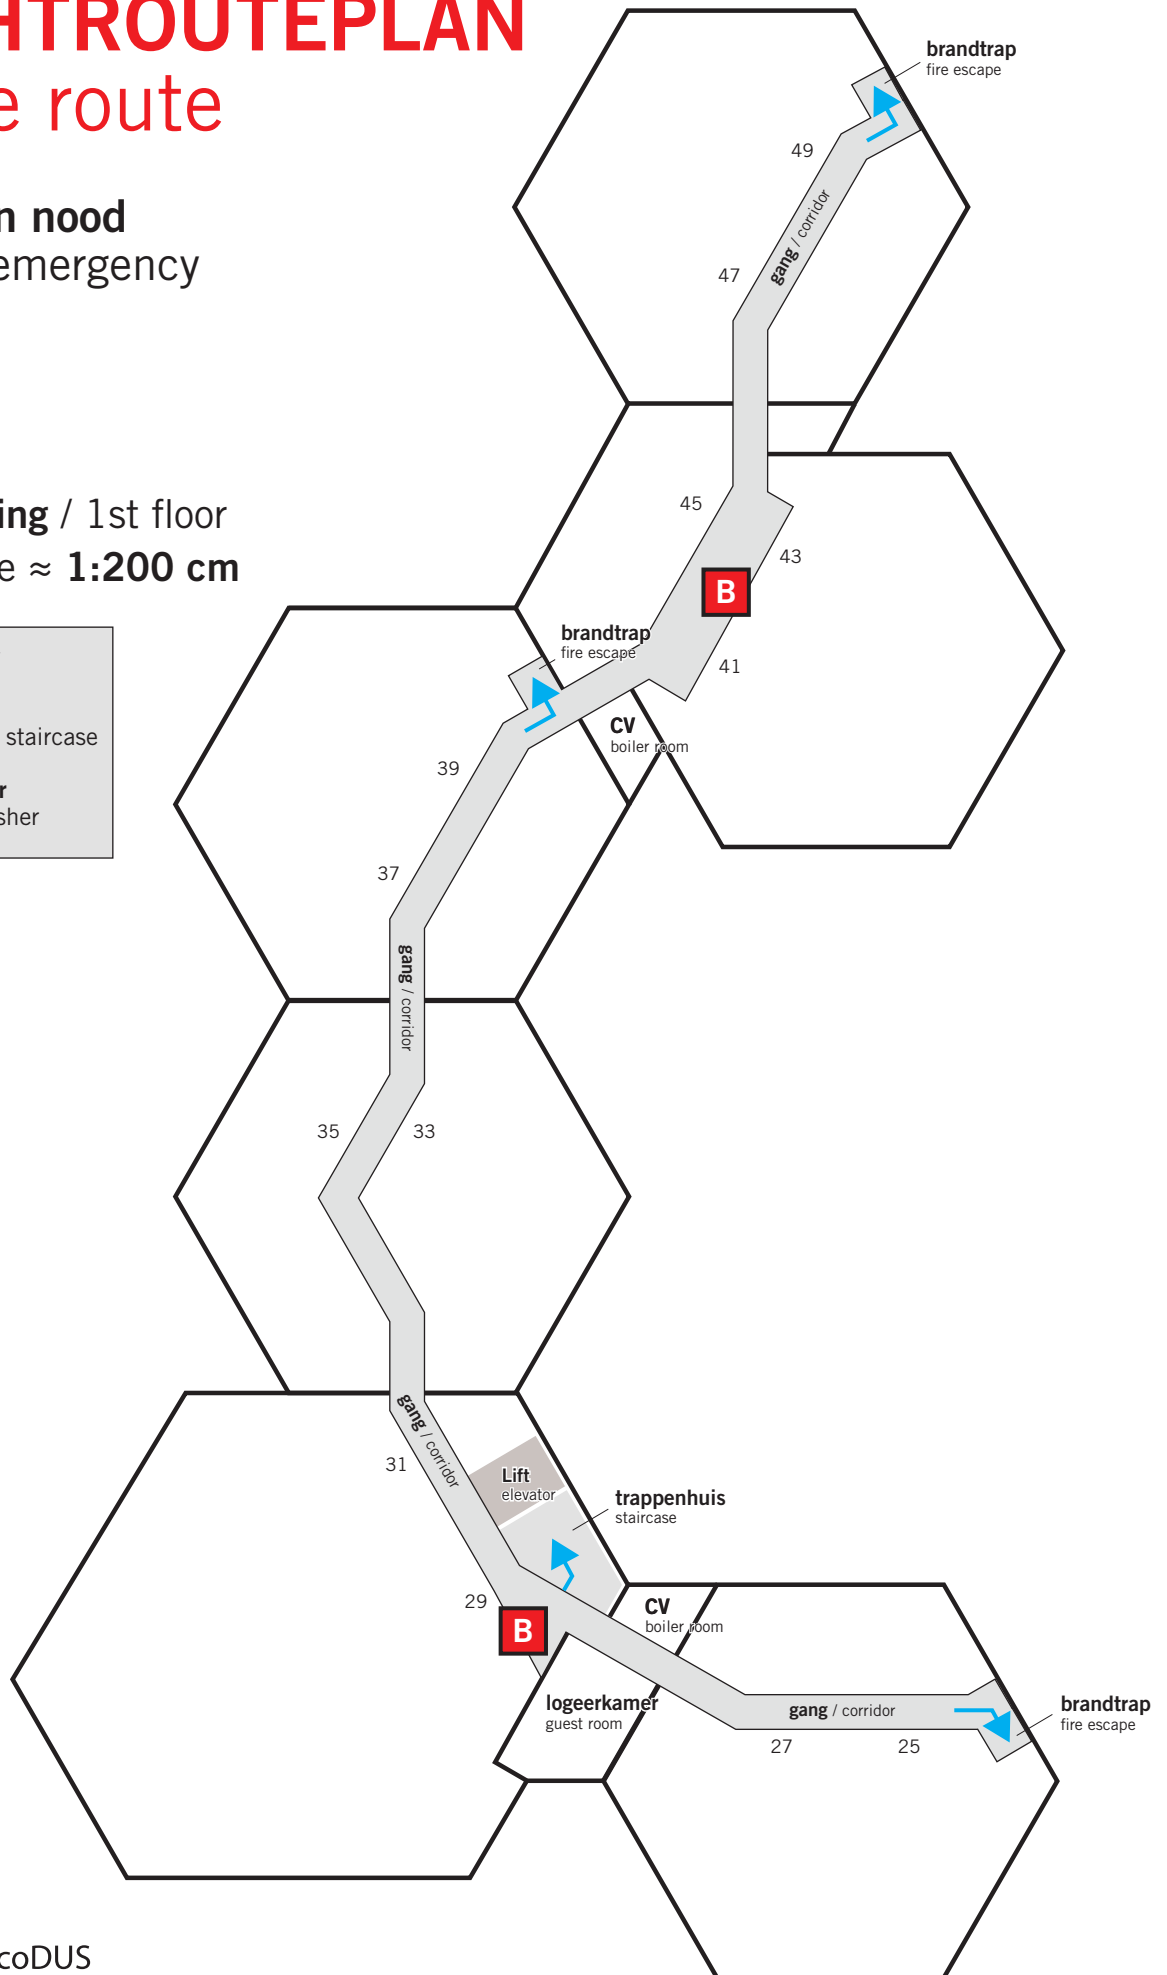

VLUCHTROUTEPLAN

Escape route

In geval van nood
In case of emergency

112

1ste verdieping / 1st floor
schaal / scale \approx 1:200 cm

Legenda / Key

 (brand)trap
fire escape / staircase

 brandblusser
fire extinguisher