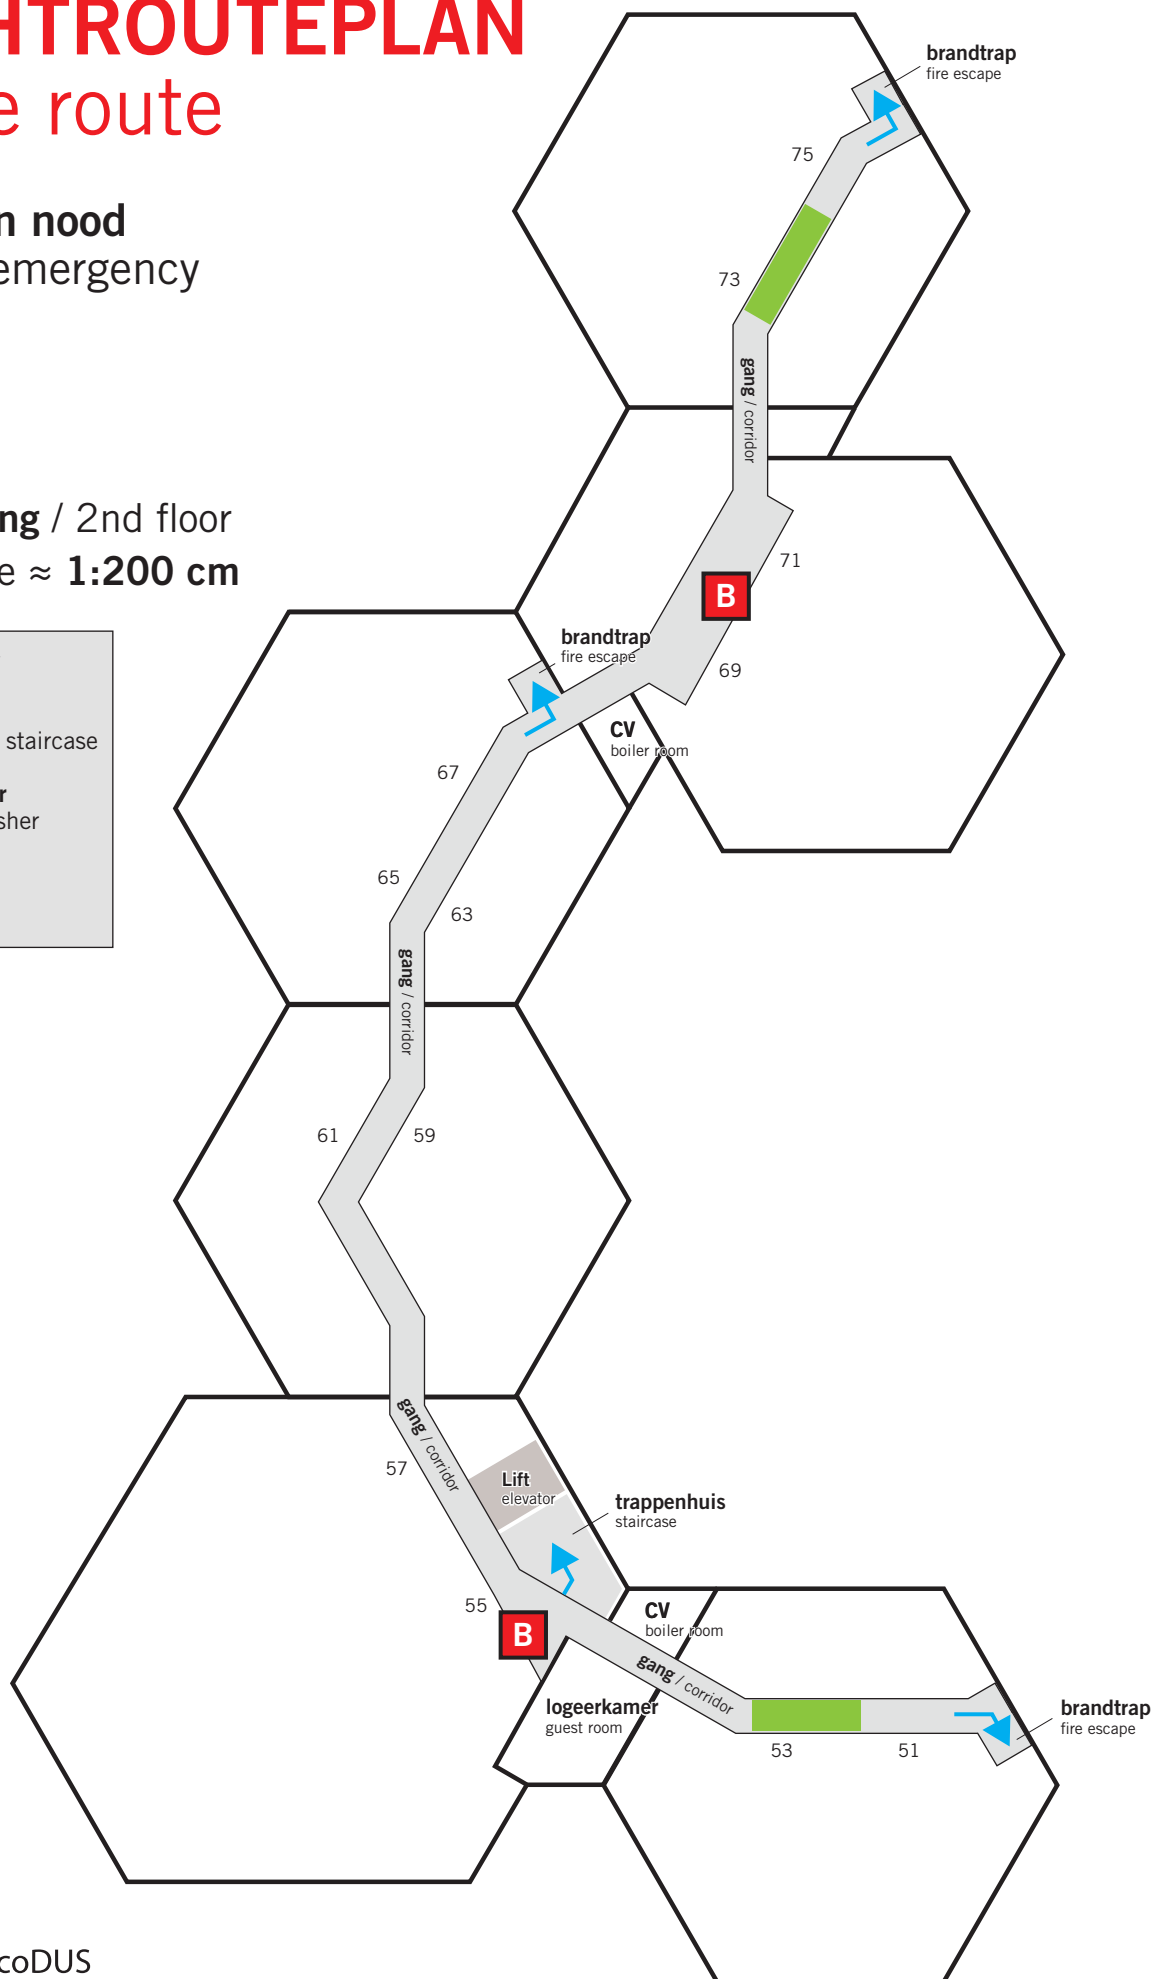

VLUCHTROUTEPLAN

Escape route

In geval van nood
In case of emergency

112

2de verdieping / 2nd floor
schaal / scale \approx 1:200 cm

Legenda / Key

-  (brand)trap
fire escape / staircase
-  brandblusser
fire extinguisher
-  brandslang
fire hose