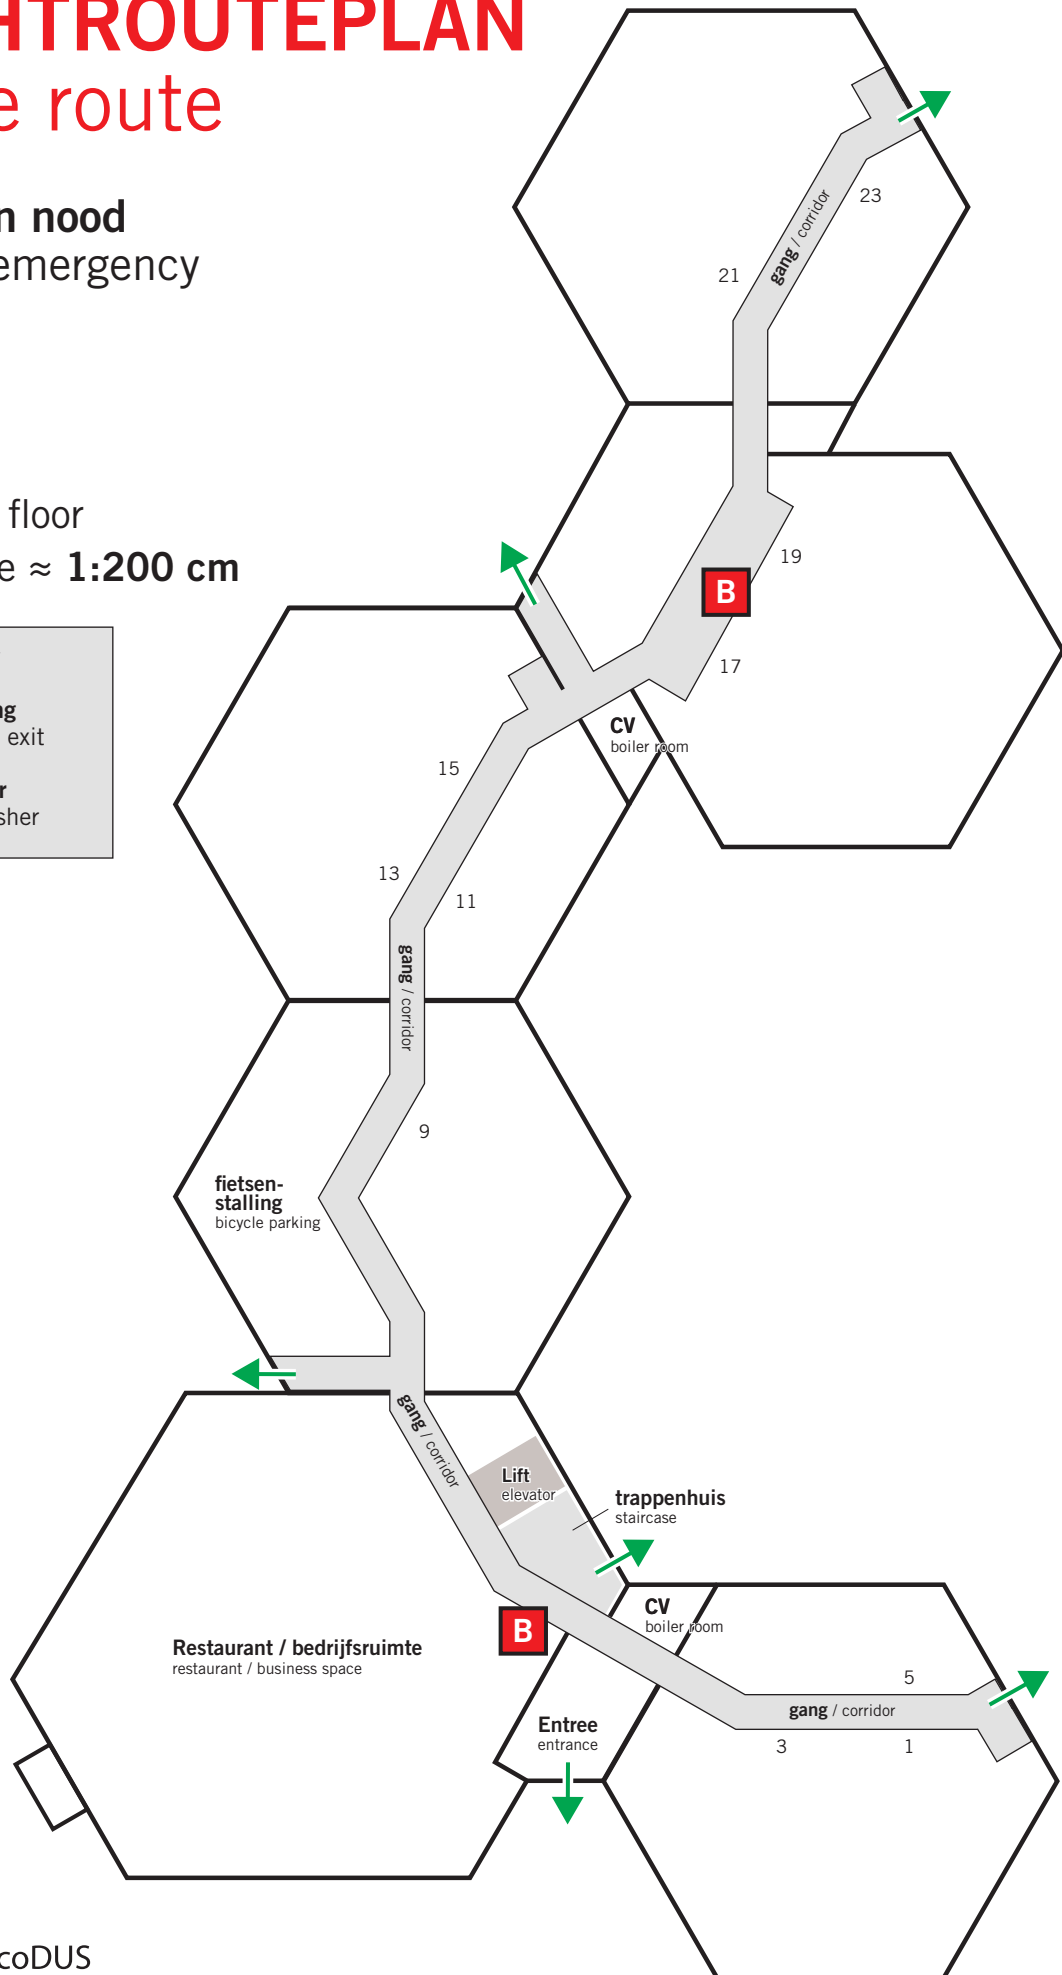

VLUCHTROUTEPLAN

Escape route

In geval van nood
In case of emergency

☎ 112

BG / Ground floor
schaal / scale \approx 1:200 cm

Legenda / Key

➔ (nood)uitgang
(emergency) exit

B brandblusser
fire extinguisher

VLUCHTROUTEPLAN

Escape route

In geval van nood
In case of emergency

112

1ste verdieping / 1st floor
schaal / scale \approx 1:200 cm

Legenda / Key

 (brand)trap
fire escape / staircase

 brandblusser
fire extinguisher